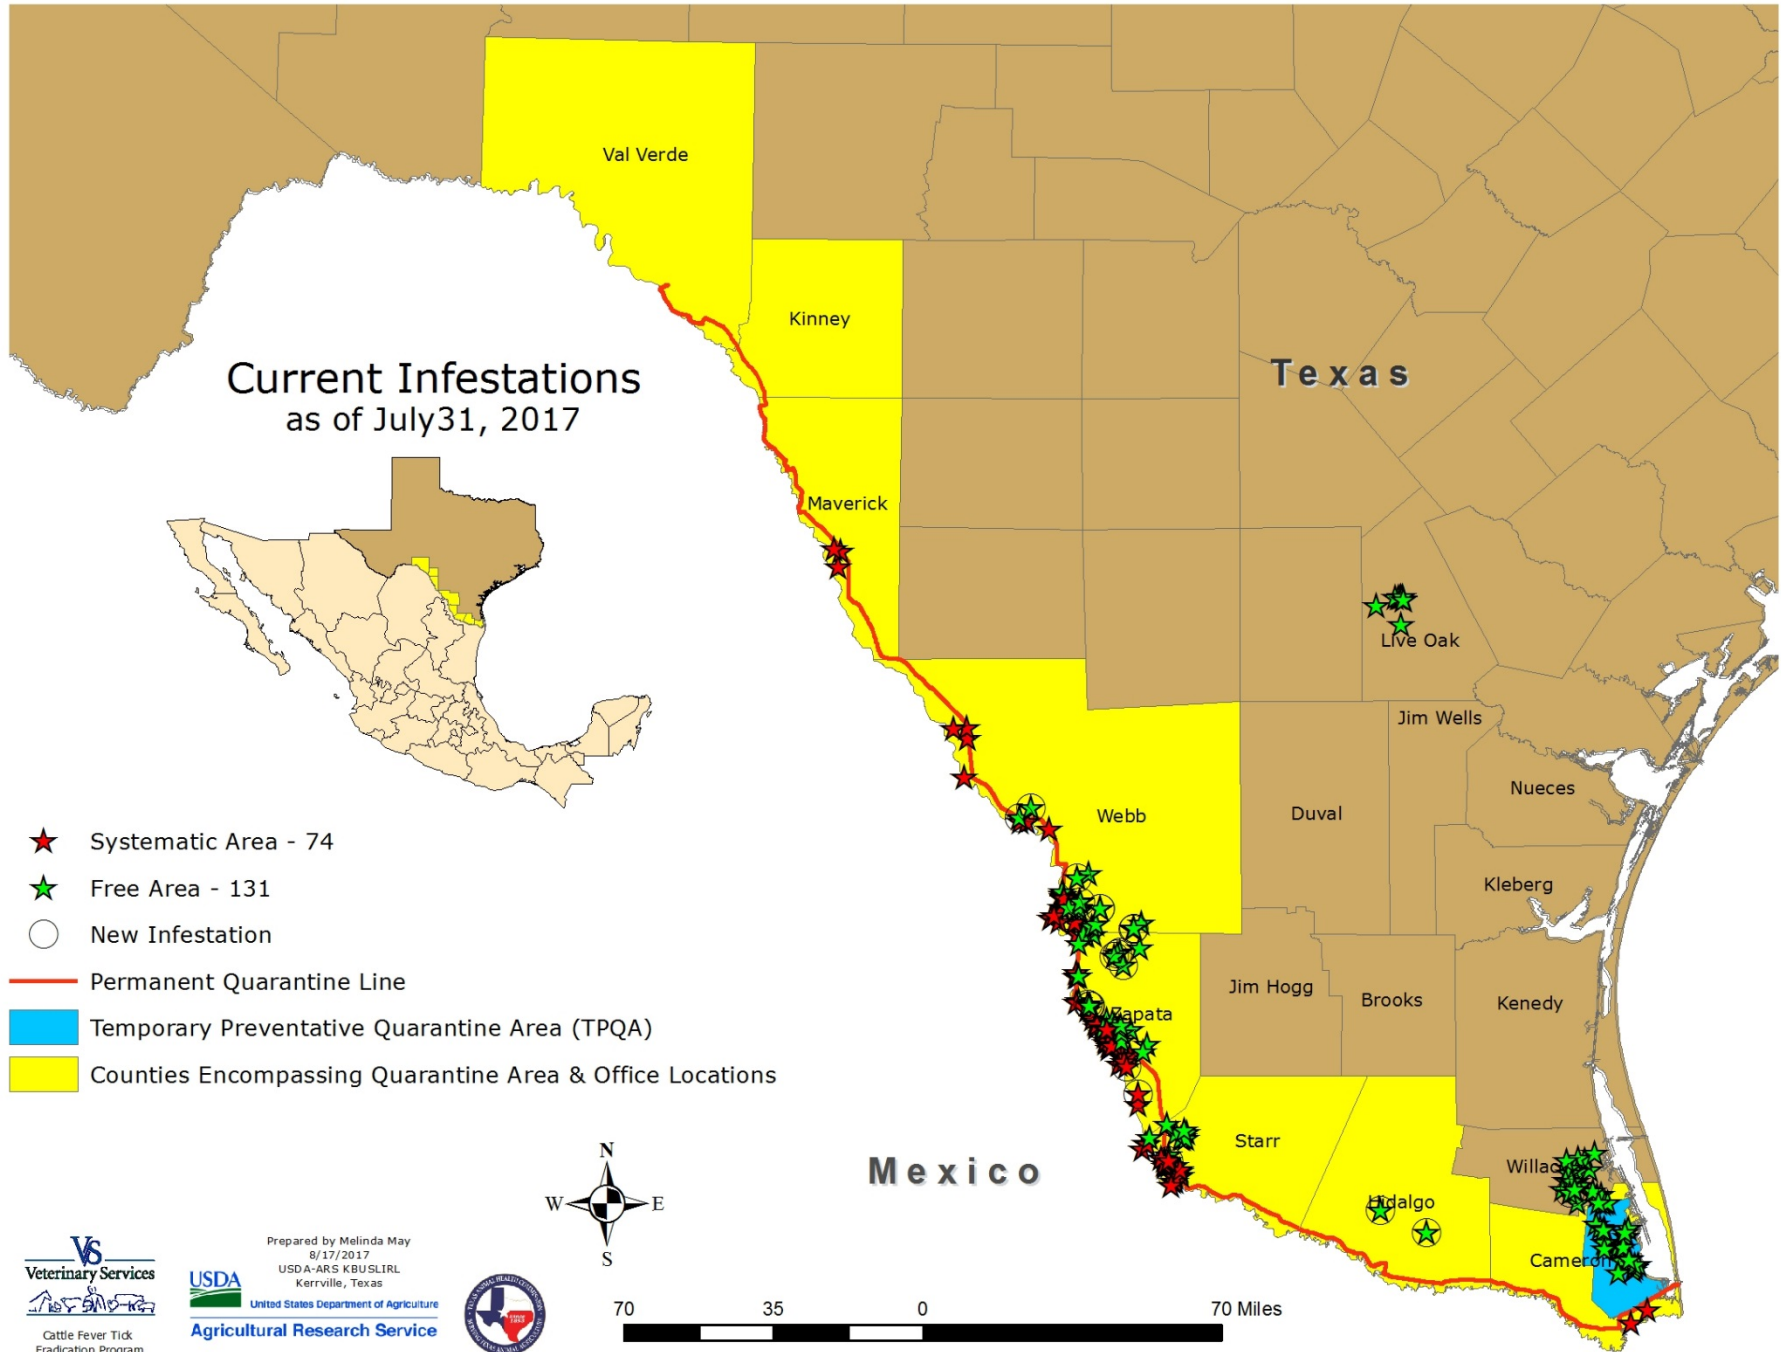

# Current Infestations as of July 31, 2017

- ★ Systematic Area - 74
- ★ Free Area - 131
- New Infestation
- Permanent Quarantine Line
- Temporary Preventative Quarantine Area (TPQA)
- Counties Encompassing Quarantine Area & Office Locations