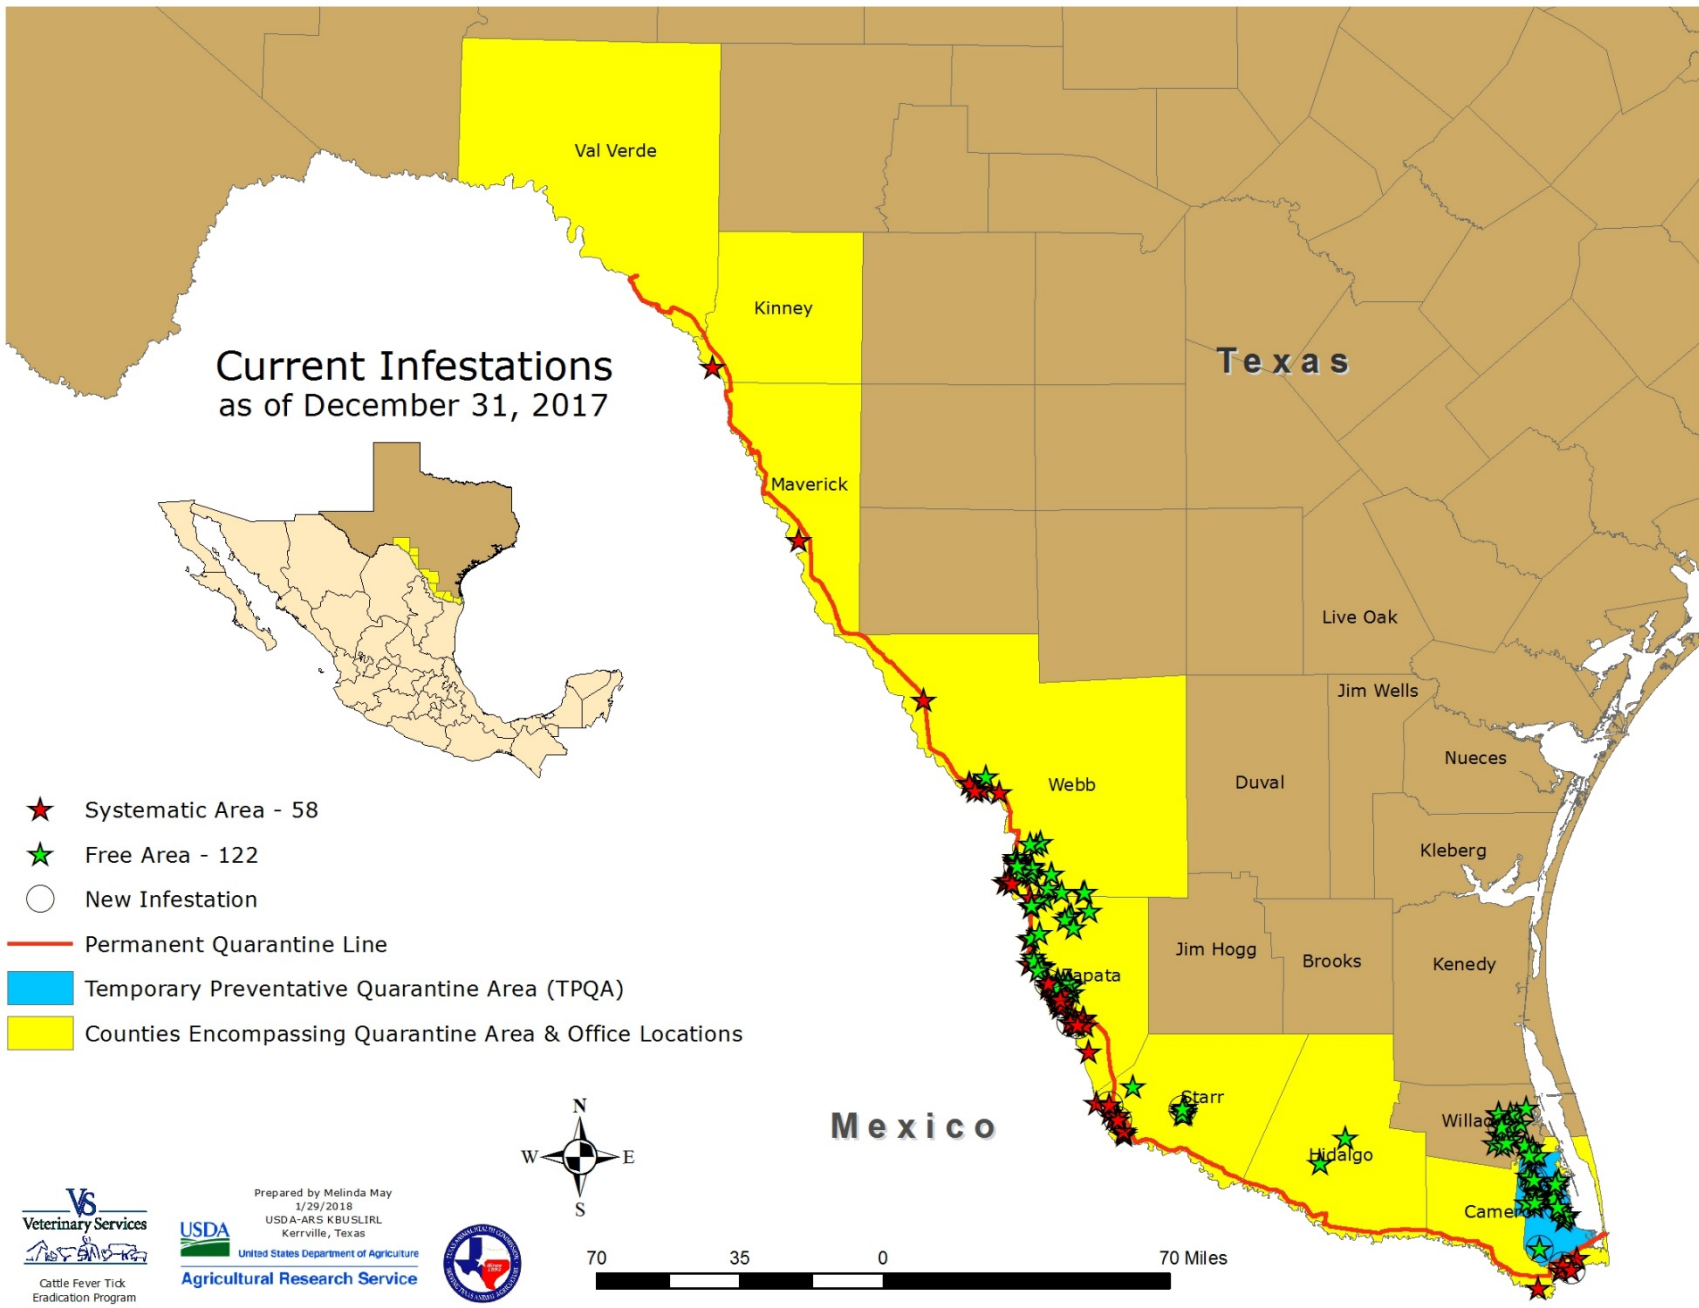

Current Infestations as of December 31, 2017

- ★ Systematic Area - 58
- ★ Free Area - 122
- New Infestation
- Permanent Quarantine Line
- Temporary Preventative Quarantine Area (TPQA)
- Counties Encompassing Quarantine Area & Office Locations